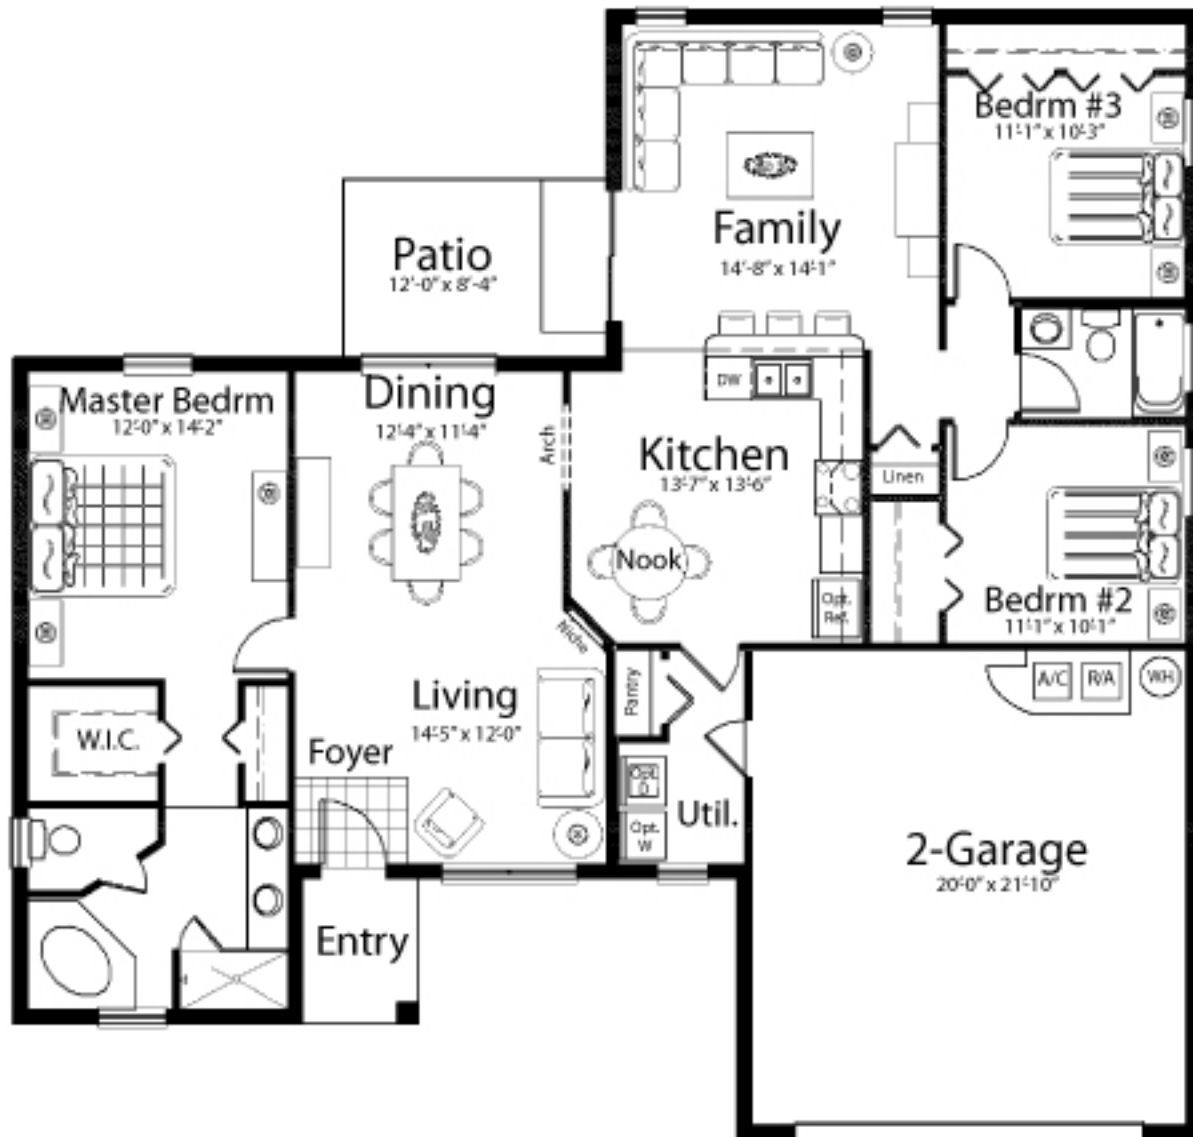

THE MONTGOMERY

3 Bedrooms • 2 Baths • 1,620 Sq. Ft.
8'-8" Flat Ceilings

By AVATAR

THE MONTGOMERY

Elevation "A"

Elevation "B"

Elevation "C"

All show dimensions, square footage, ceiling heights and floor measurements are approximate and may vary without restriction. Builders reserve the right to modify plans, specifications and materials. All illustrations are artist's conceptions, and are subject to change without notice. Furniture layout is for illustrative purposes only and is not included in home. #GB1224 Print Date: 08/06 Revised Date: 08/06