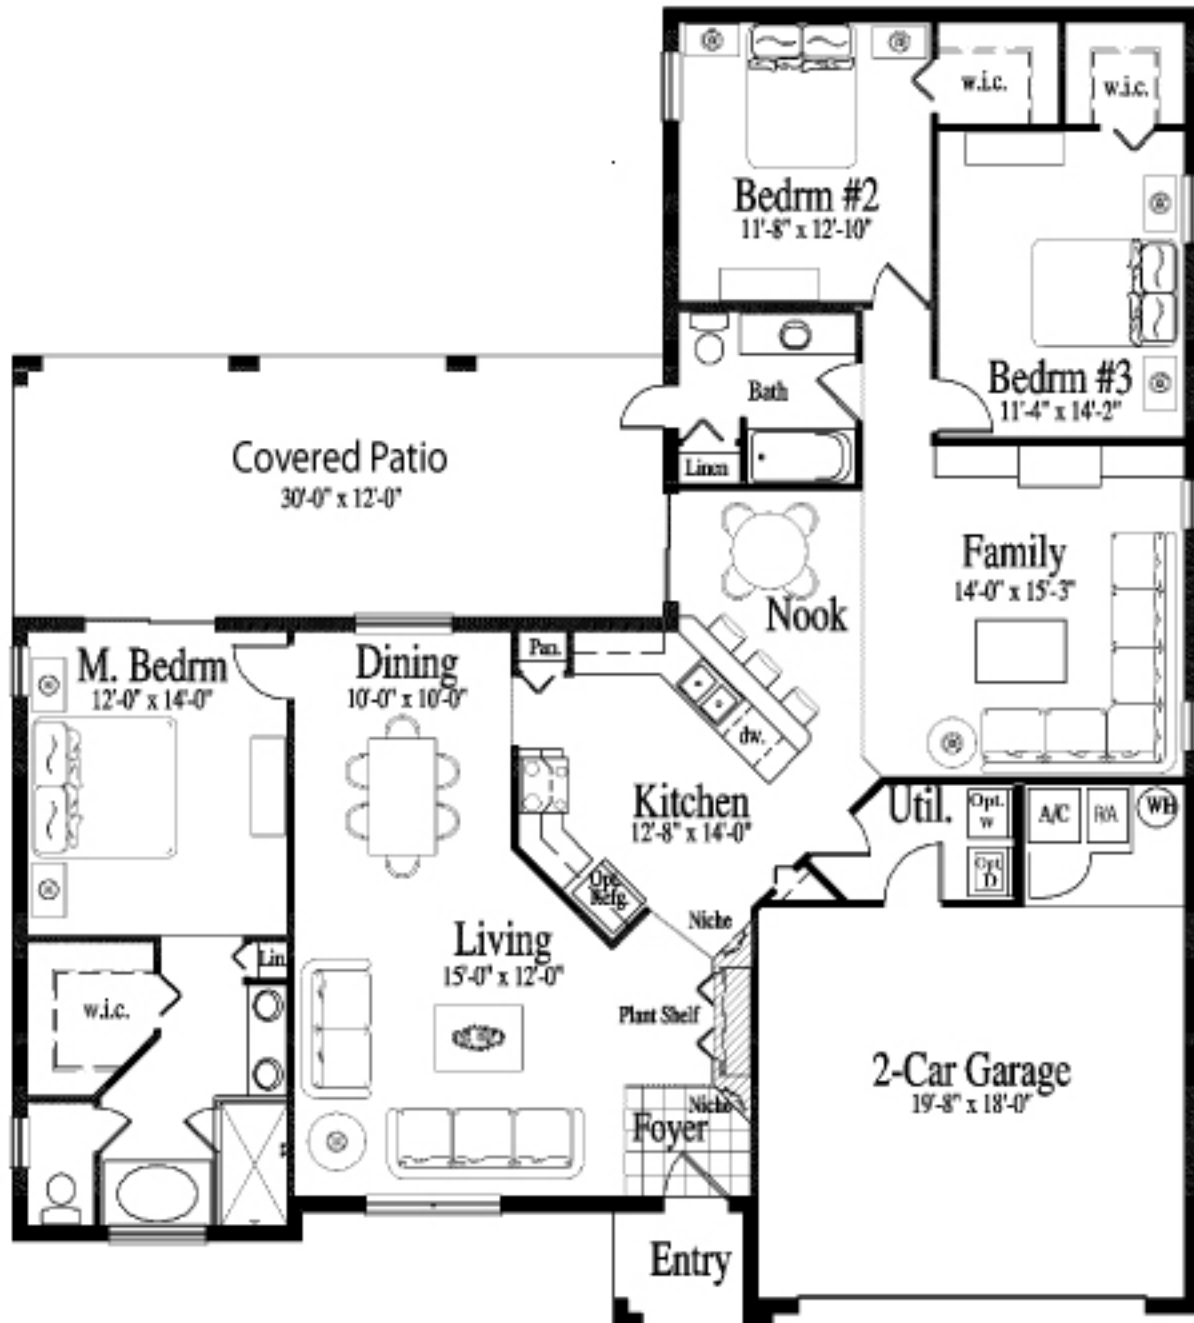

THE MANHATTAN
3 Bedrooms • 2 Baths • 1,839 Sq. Ft.
Ceiling Height 9'-4" Flat

By AVATAR

THE MANHATTAN

Elevation "A"

Elevation "B"

Elevation "C"

All show dimensions, square footage, ceiling heights and/or measurements are approximate and may vary with construction. Builder reserves the right to modify plans, specifications and materials. All illustrations are artist's conceptions, and are subject to change without notice. Furniture layout is for illustrative purposes only and is not included in home. #QB1234 Print Date: 08/06 Revised Date: 08/06