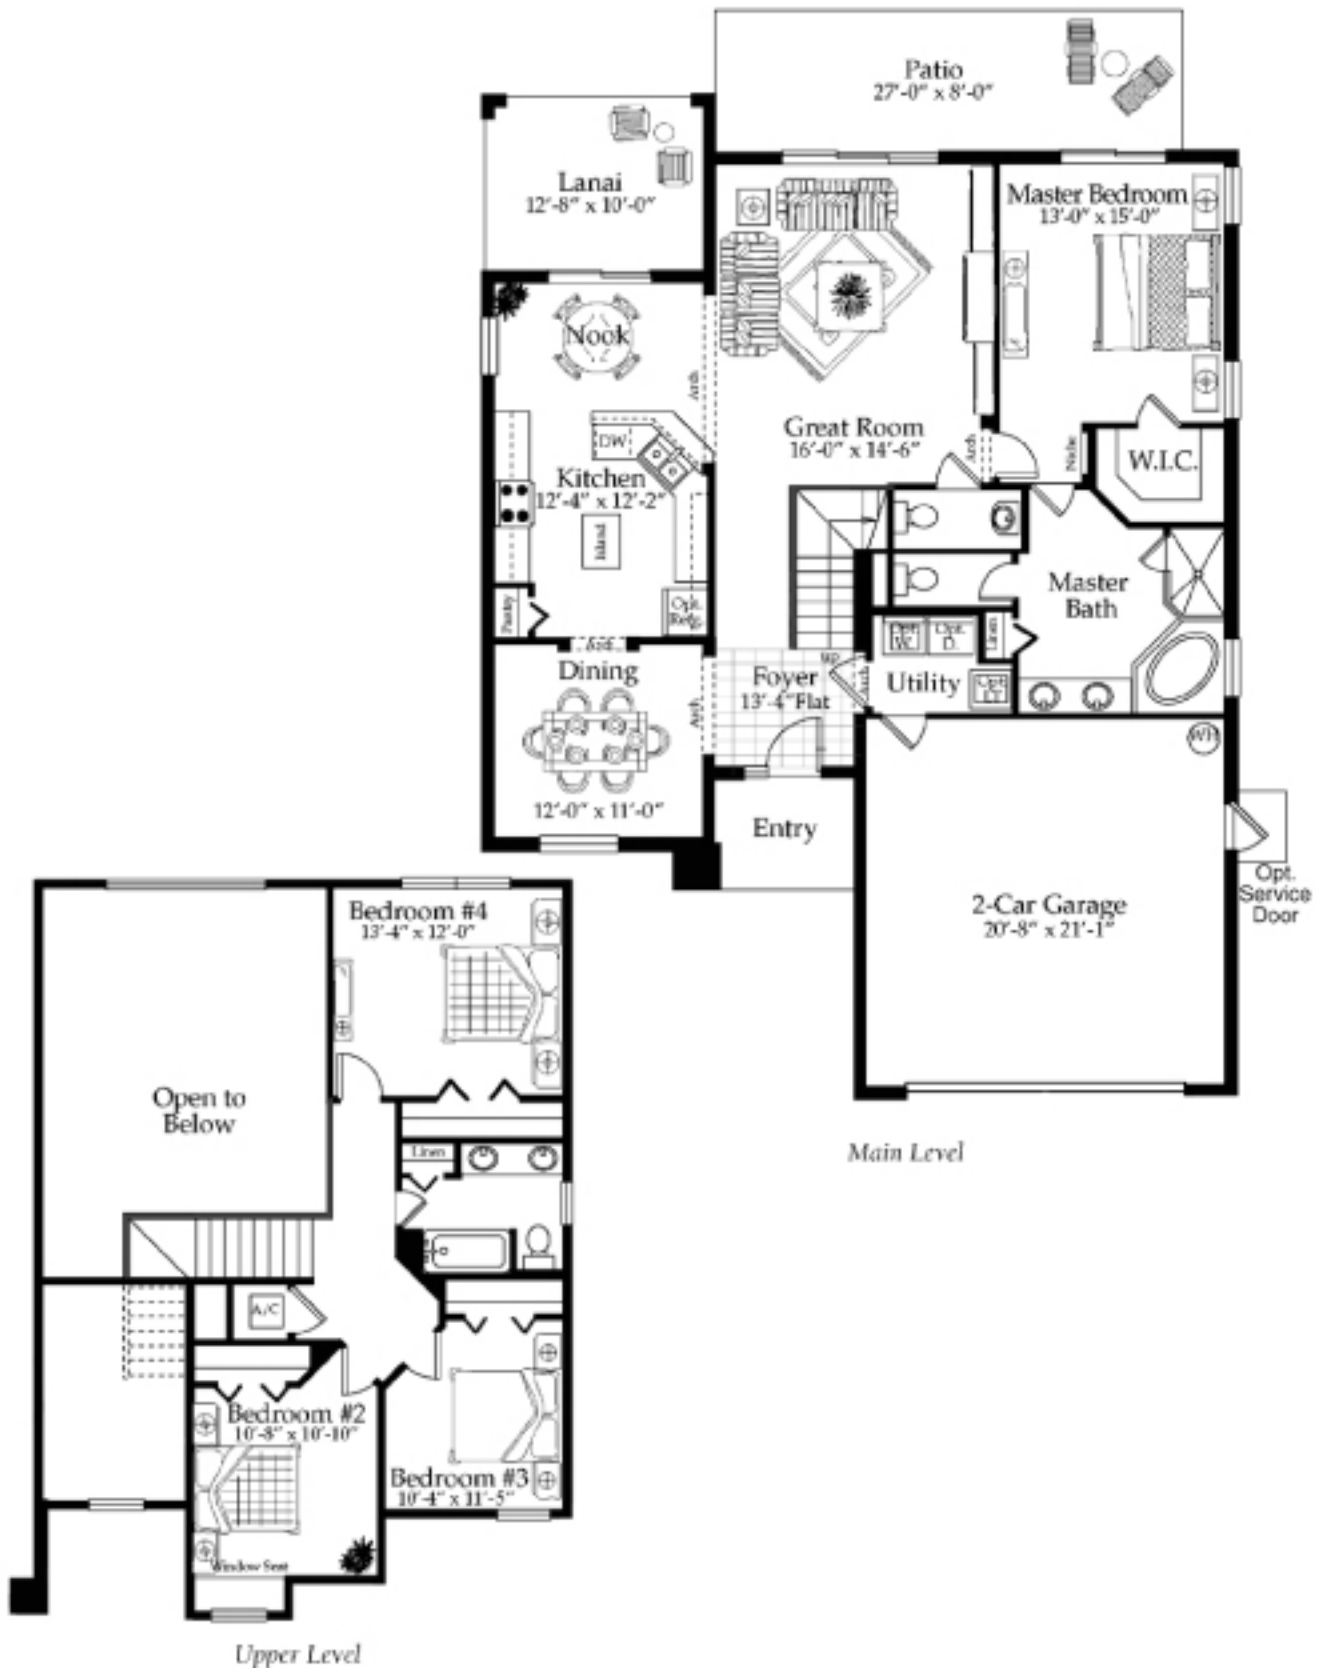

T H E S A N T A C R U Z
 4 Bedrooms • 2 1/2 Baths • 2,090 Sq. Ft.
 9'4" Flat and Volume Ceilings

By AVATAR

THE SANTA CRUZ

Elevation "A"

Elevation "B"

Elevation "C"

All shown dimensions, square footage, ceiling heights and floor measurements are approximate and may vary with construction. Builder reserves the right to modify plans, specifications and materials. All illustrations are artist's conceptions, and are subject to change without notice. Furniture layout is for illustrative purposes only and is not included in home. #QB1234 Print Date: 06/06 Revised Date: 06/06