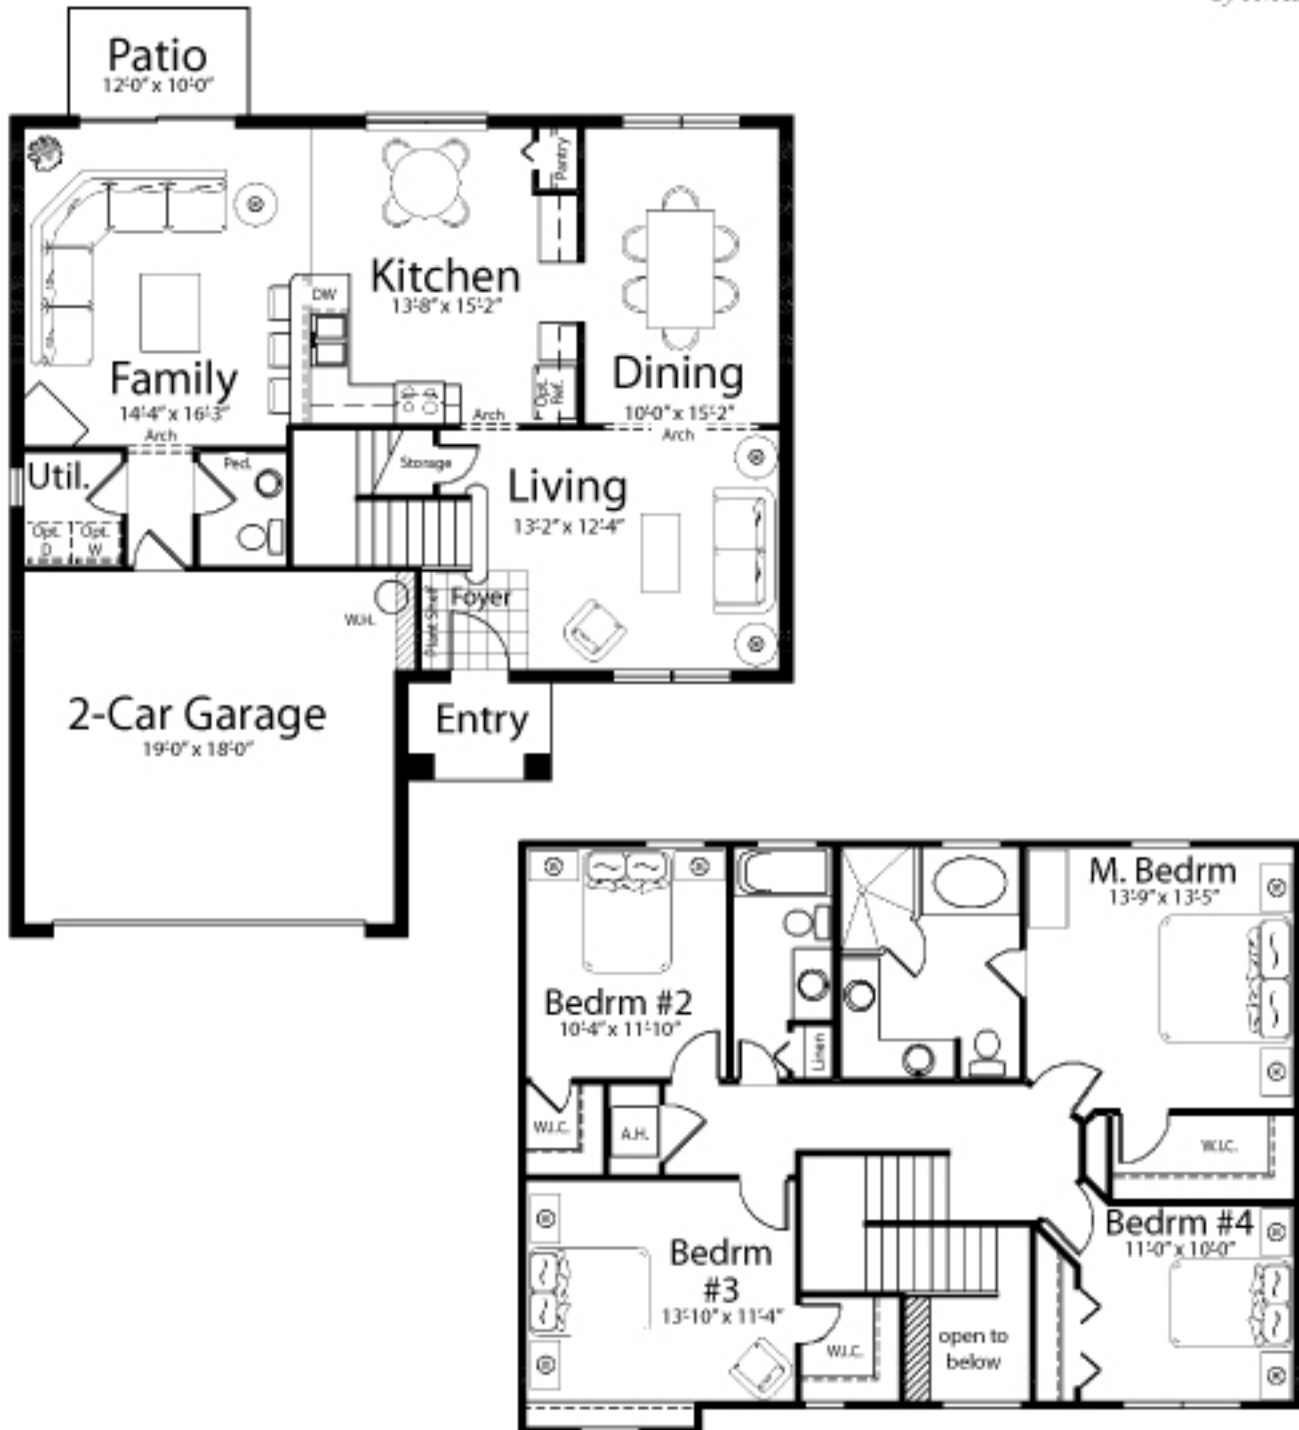

THE HIGHLAND

4 Bedrooms • 2-1/2 Baths • 2,093 Sq. Ft.
Ceiling Height 8'-8" & 8' Flat

By AVATAR

THE HIGHLAND

Elevation "A"

Elevation "B"

Elevation "C"

All show dimensions, square footages, ceiling heights and floor measurements are approximate and may vary with construction. Builders reserve the right to modify plans, specifications and materials. All illustrations are artist's conceptions, and are subject to change without notice. Furniture layout is for illustrative purposes only and is not included in home. #081224 Print Date: 08/06 Revised Date: 08/06