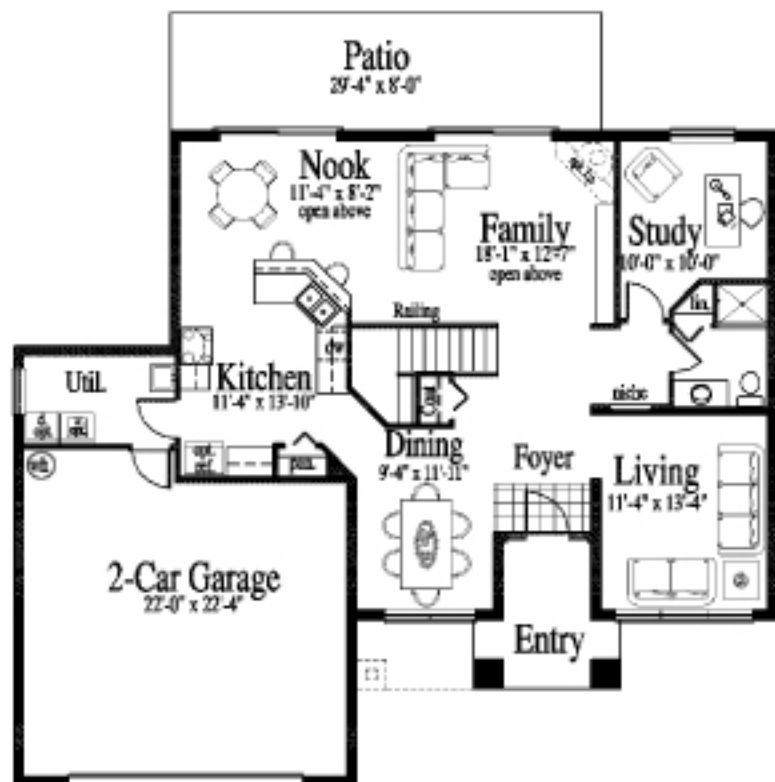

THE LONG BOAT KEY

4 Bedrooms • 3 Baths • 2,565 Sq. Ft.

9'-4" & 8' Flat Ceilings

By AVATAR

OPTIONAL BEDRM #5
IN LIEU OF LIVING RM

OPTIONAL BEDRM #6
IN LIEU OF STUDY

Optional Extended Loft

THE LONG BOAT KEY

Elevation "A"

Elevation "B"

Elevation "C"

All shown dimensions, square footage, ceiling heights and/or measurements are approximate and may vary with construction. Builder reserves the right to modify plans, specifications and materials. All illustrations are artist's conceptions, and are subject to change without notice. Furniture layout is for illustrative purposes only and not included in home. #081234 Print Date: 06/06 Revised Date: 06/06