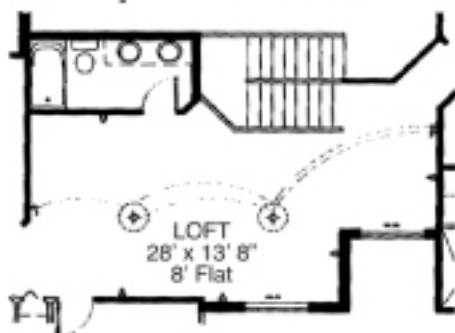

THE LONG BOAT KEY

4 Bedrooms • 3 Baths • 2,565 Sq. Ft.

9'-4" & 8' Flat Ceilings

By AVATAR

OPTIONAL BEDRM #5
IN LIEU OF LIVING RM

OPTIONAL BEDRM #6
IN LIEU OF STUDY

Optional Extended Loft

THE LONG BOAT KEY

Elevation "A"

Elevation "B"

Elevation "C"

All shown dimensions, square footage, ceiling heights and/or measurements are approximate and may vary with construction. Builder reserves the right to modify plans, specifications and materials. All illustrations are artist's conceptions, and are subject to change without notice. Furniture layout is for illustrative purposes only and not included in home. #081234 Print Date: 06/06 Revised Date: 06/06