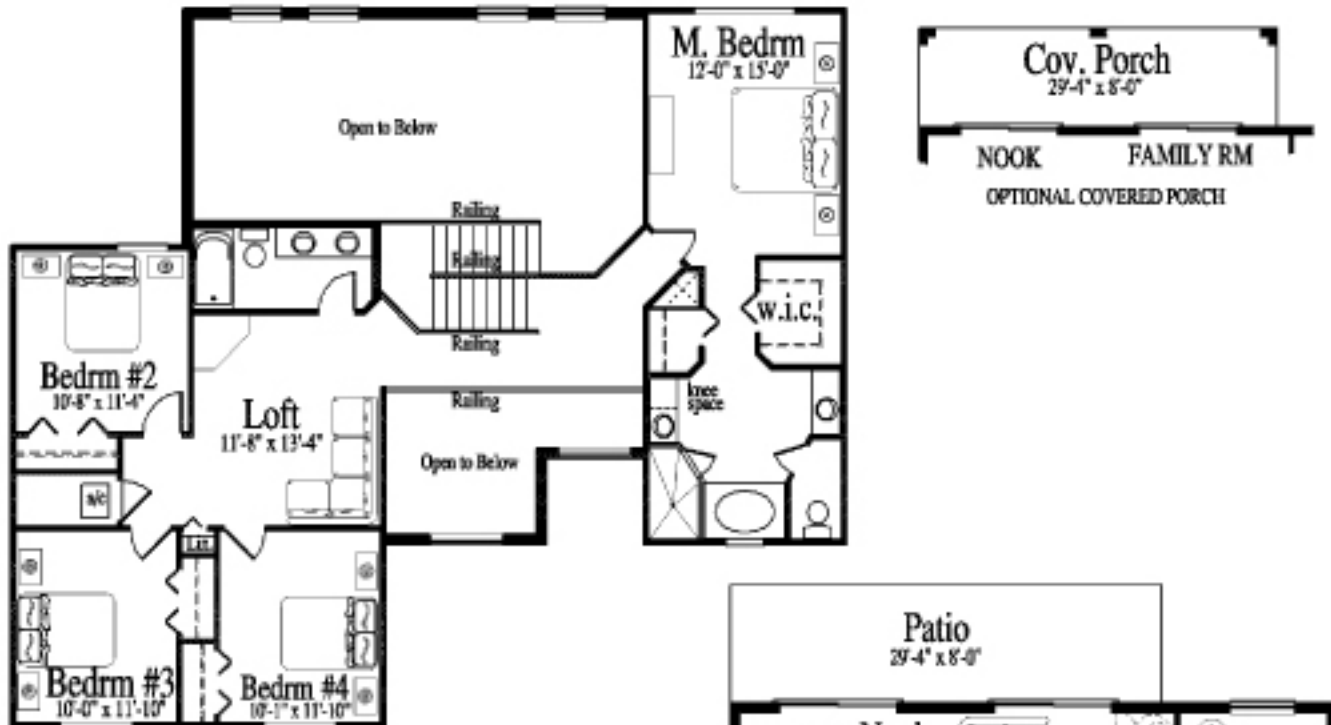

THE LONG BOAT KEY

4 Bedrooms • 3 Baths • 2,565 Sq. Ft.

9'-4" & 8' Flat Ceilings

By AVATAR

OPTIONAL BEDRM #5
IN LIEU OF LIVING RM

OPTIONAL BEDRM #6
IN LIEU OF STUDY

Optional Extended Loft

THE LONG BOAT KEY

Elevation "A"

Elevation "B"

Elevation "C"

All shown dimensions, square footage, ceiling heights and/or measurements are approximate and may vary with construction. Builder reserves the right to modify plans, specifications and materials. All illustrations are artist's conceptions, and are subject to change without notice. Furniture layout is for illustrative purposes only and not included in home. #081234 Print Date: 06/06 Revised Date: 06/06