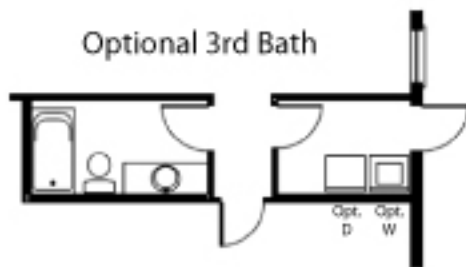

THE NAPLES

4 or 5 Bedrooms • 2-1/2 - 3 Baths • 2,777 Sq. Ft.
8'-8" & 8' Flat Ceilings

By AVATAR

Optional Bedroom
In lieu of Game/Study

In lieu of Bedrm #3

THE NAPLES

Elevation "A"

Elevation "B"

Elevation "C"

All show dimensions, square footage, ceiling heights and/or measurements are approximate and may vary with construction. Builder reserves the right to modify plans, specifications and materials. All illustrations are artist's conceptions, and are subject to change without notice. Furniture layout is for illustrative purposes only and is not included in home. #QB1224 Print Date: 08/06 Revised Date: 08/06