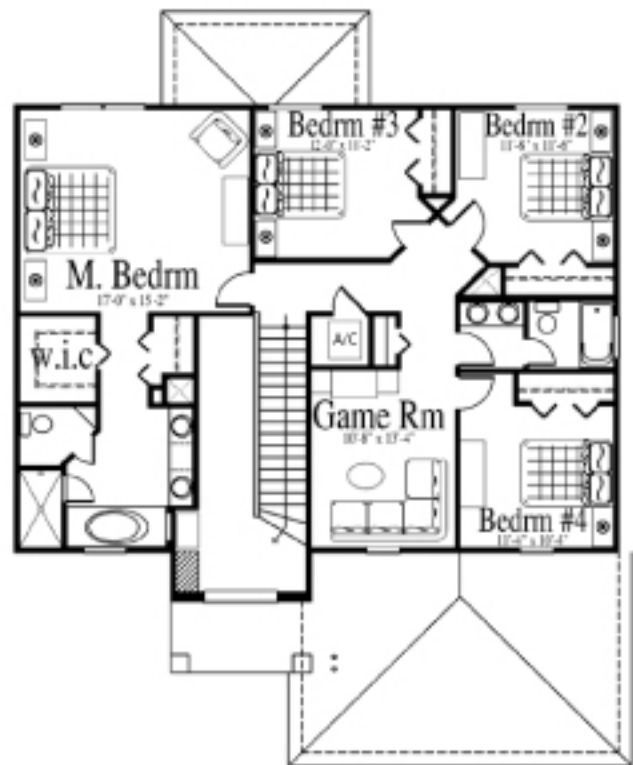

THE NAPLES

4 or 5 Bedrooms • 2-1/2 - 3 Baths • 2,777 Sq. Ft.
8'-8" & 8' Flat Ceilings

By AVATAR

Optional Bedroom
In lieu of Game/Study

In lieu of Bedrm #3

THE NAPLES

Elevation "A"

Elevation "B"

Elevation "C"

All show dimensions, square footage, ceiling heights and/or measurements are approximate and may vary with construction. Builder reserves the right to modify plans, specifications and materials. All illustrations are artist's conceptions, and are subject to change without notice. Furniture layout is for illustrative purposes only and is not included in home. #QB1224 Print Date: 08/06 Revised Date: 08/06