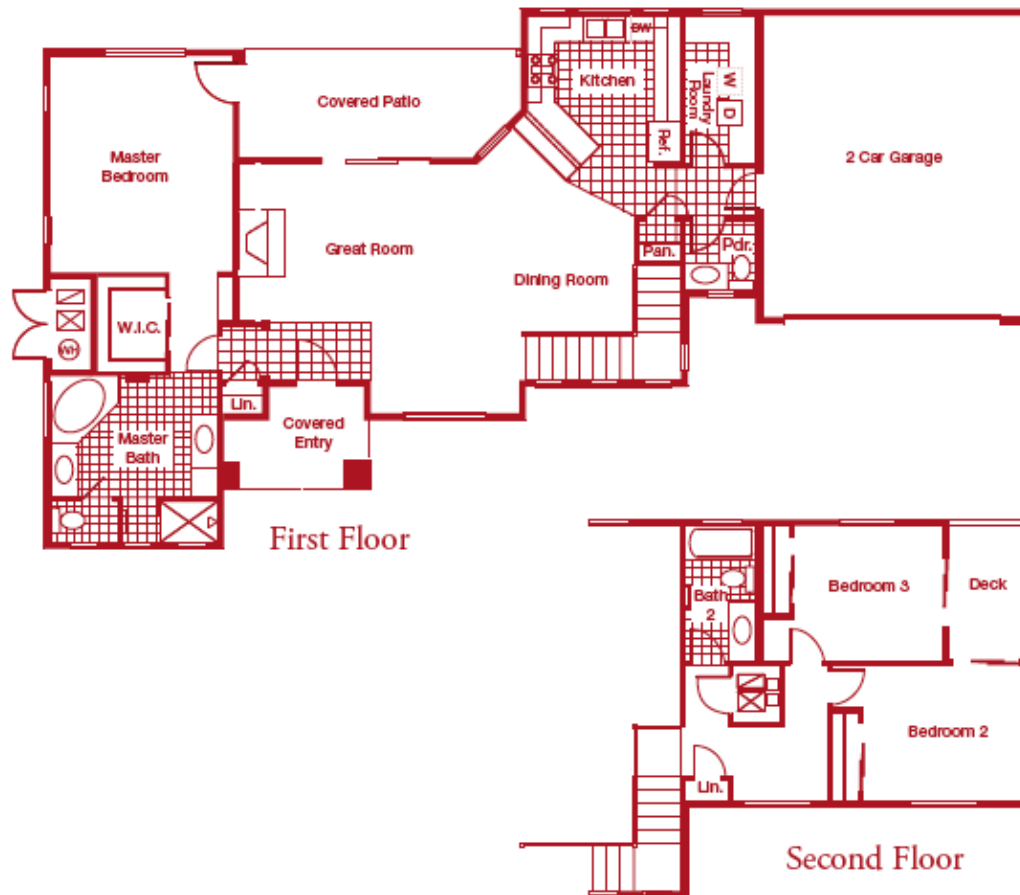

Rio Rico CALABASA

3 BEDROOMS | 2.5 BATHROOMS | 2 CAR GARAGE

1,834 SQ.FT

ELEVATION

FLOOR PLAN

All shown dimensions, square footages, ceiling heights and/or measurements are approximate and may vary with construction. Builder reserves the right to modify plans, specifications and materials. Renderings, illustrations and furniture layouts are artist's conceptions, and are subject to change without notice. Please consult with a specific community sales representative for more detailed information.