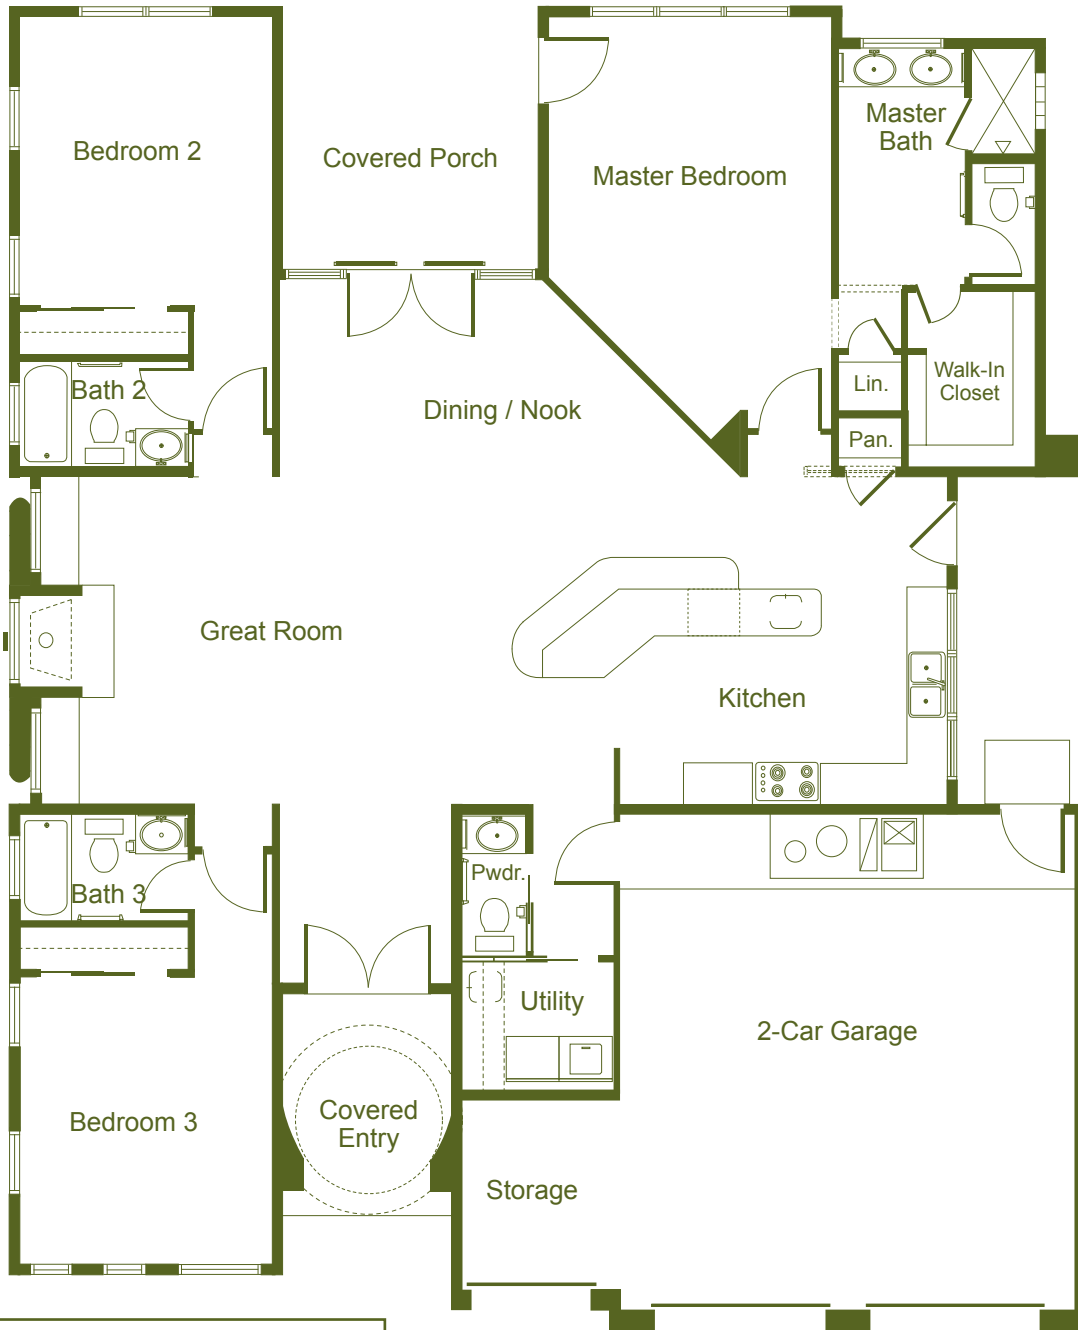

VALDERRAMA

3 BEDROOMS • 3.5 BATHS

LIVING AREA 2,087 SQ. FT

An Equestrian Community
AVATAR HOMES OF ARIZONA, INC.

VALDERRAMA

3 BEDROOMS • 3.5 BATHS