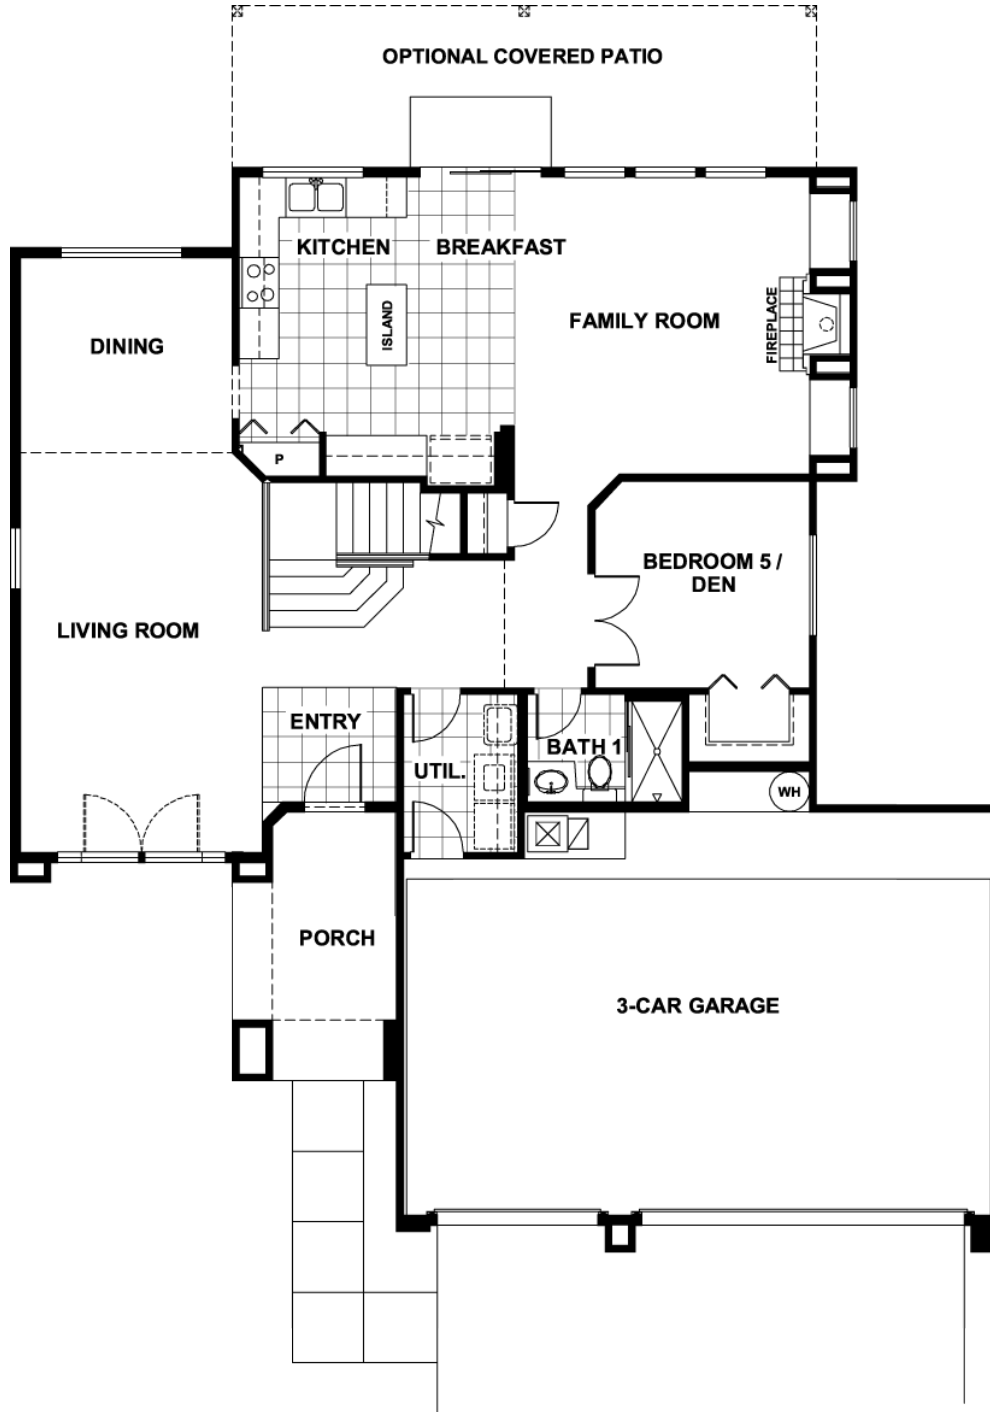

CARMEL

5 BEDROOMS • 3 BATHS

LIVING AREA 2,416 SQ. FT

Rio Rico

CARMEL

5 BEDROOMS • 3 BATHS

LIVING AREA

2,416 SQ. FT

Rio Rico

CARMEL

5 BEDROOMS • 3 BATHS

2416 SQ. FT.