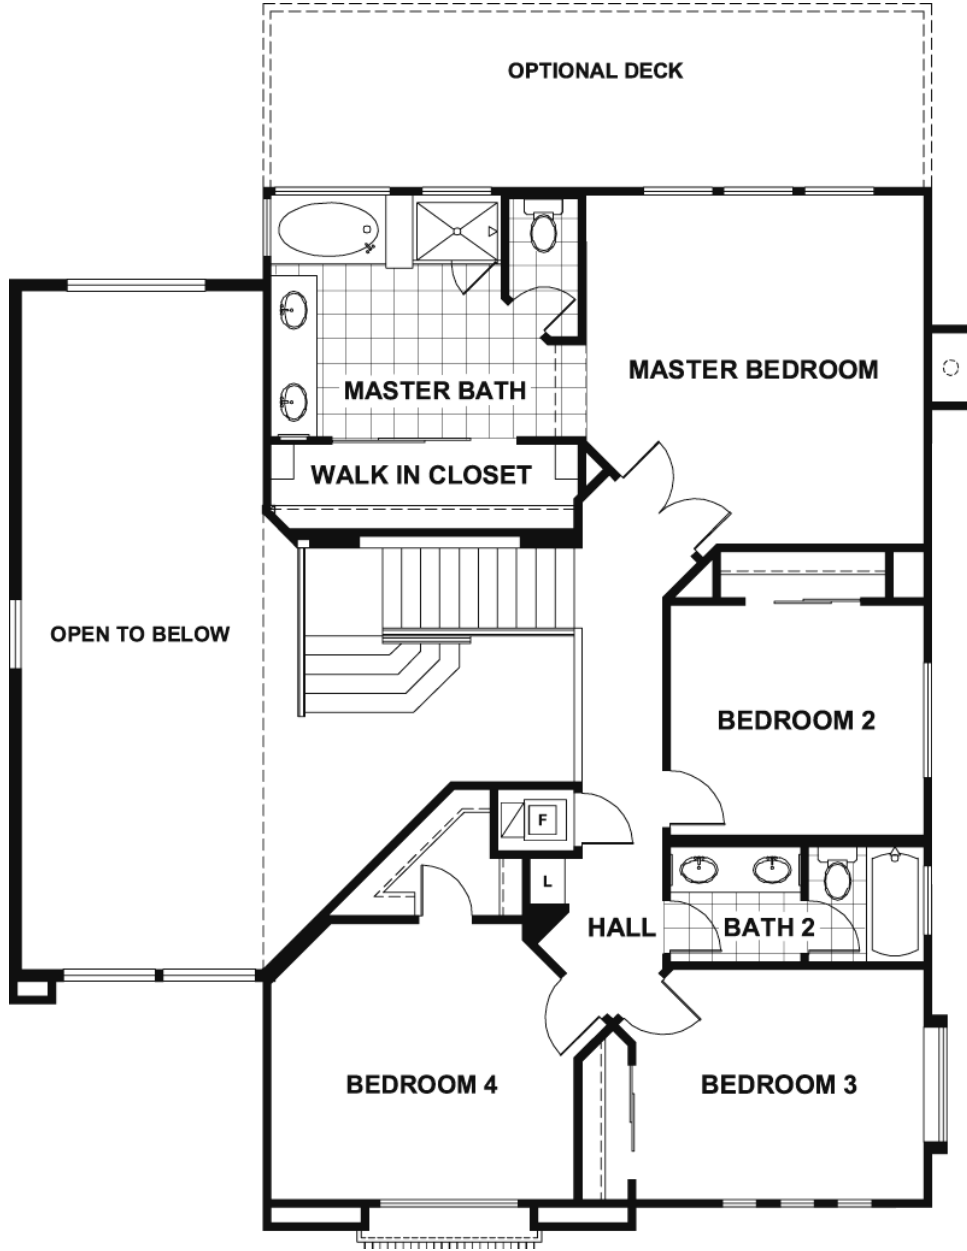

CARMEL

5 BEDROOMS • 3 BATHS

LIVING AREA 2,416 SQ. FT

Rio Rico

CARMEL

5 BEDROOMS • 3 BATHS

LIVING AREA

2,416 SQ. FT

Rio Rico

CARMEL

5 BEDROOMS • 3 BATHS

2416 SQ. FT.