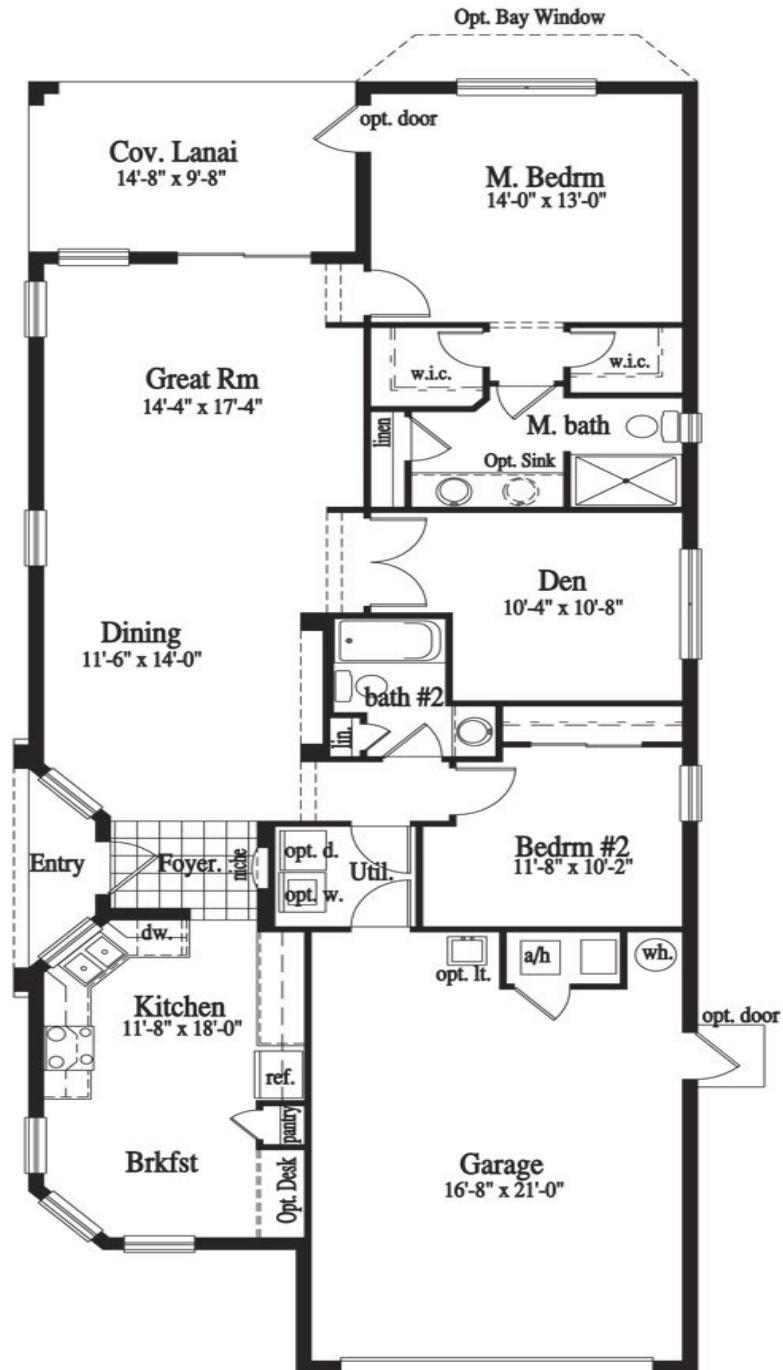

The Hemingway

The Keys Collection

2 Bedroom / 2 Bath / 1.5 Car Garage - 1,505 sq. ft.

Elevations are not available.

Floor Plan

All shown dimensions, square footages, ceiling heights and/or measurements are approximate and may vary with construction. Builder reserves the right to modify plans, specifications and materials. Renderings, illustrations and furniture layouts are artist's conceptions, and are subject to change without notice. Please consult with a specific community sales representative for more detailed information.