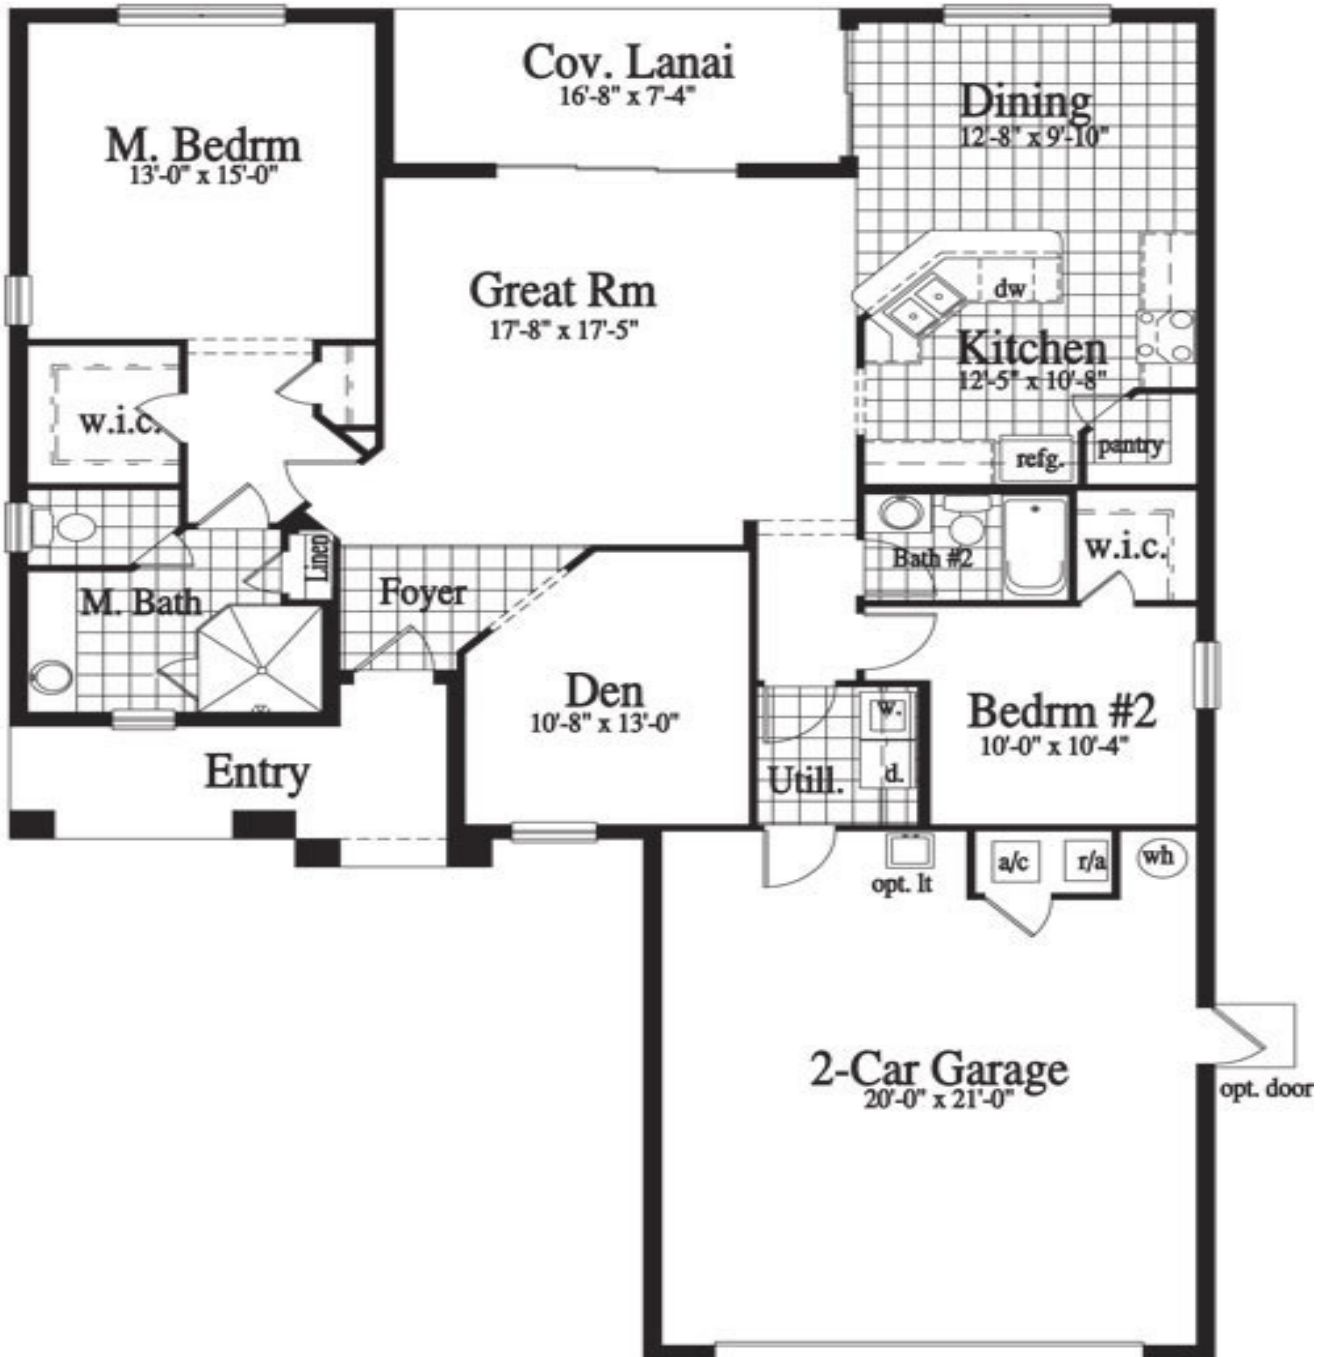

The Port Royal

The Gulfshore Collection

2 Bedroom / 2 Bath / 2 Car Garage - 1,545 sq. ft.

Floor Plan

All shown dimensions, square footages, ceiling heights and/or measurements are approximate and may vary with construction. Builder reserves the right to modify plans, specifications and materials. Renderings, illustrations and furniture layouts are artist's conceptions, and are subject to change without notice. Please consult with a specific community sales representative for more detailed information.