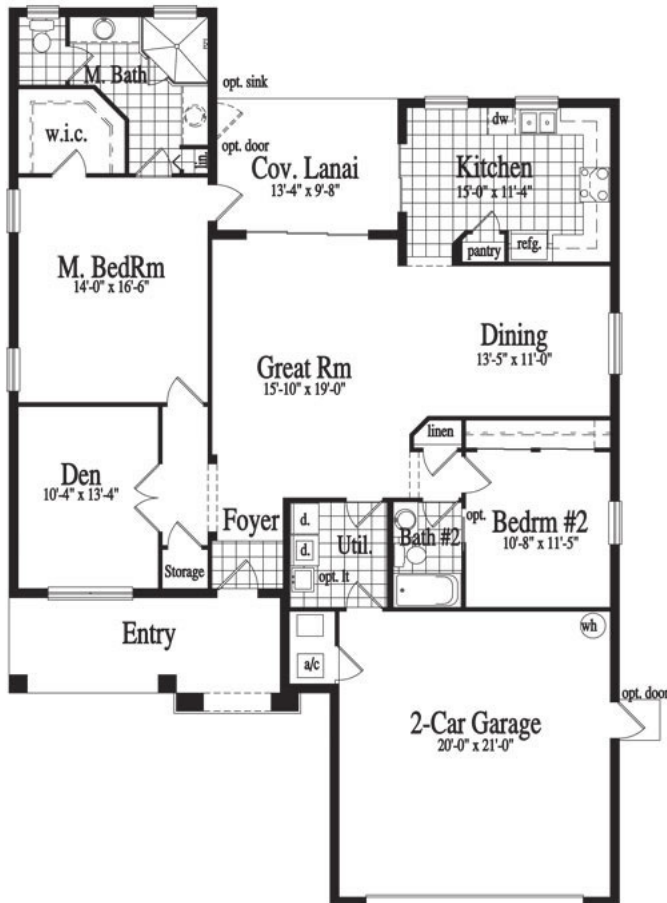

The Bonita Springs

The Gulfshore Collection

2 Bedroom / 2 Bath / 2 Car Garage - 1,648 sq. ft.

Floor Plan

All shown dimensions, square footages, ceiling heights and/or measurements are approximate and may vary with construction. Builder reserves the right to modify plans, specifications and materials. Renderings, illustrations and furniture layouts are artist's conceptions, and are subject to change without notice. Please consult with a specific community sales representative for more detailed information.