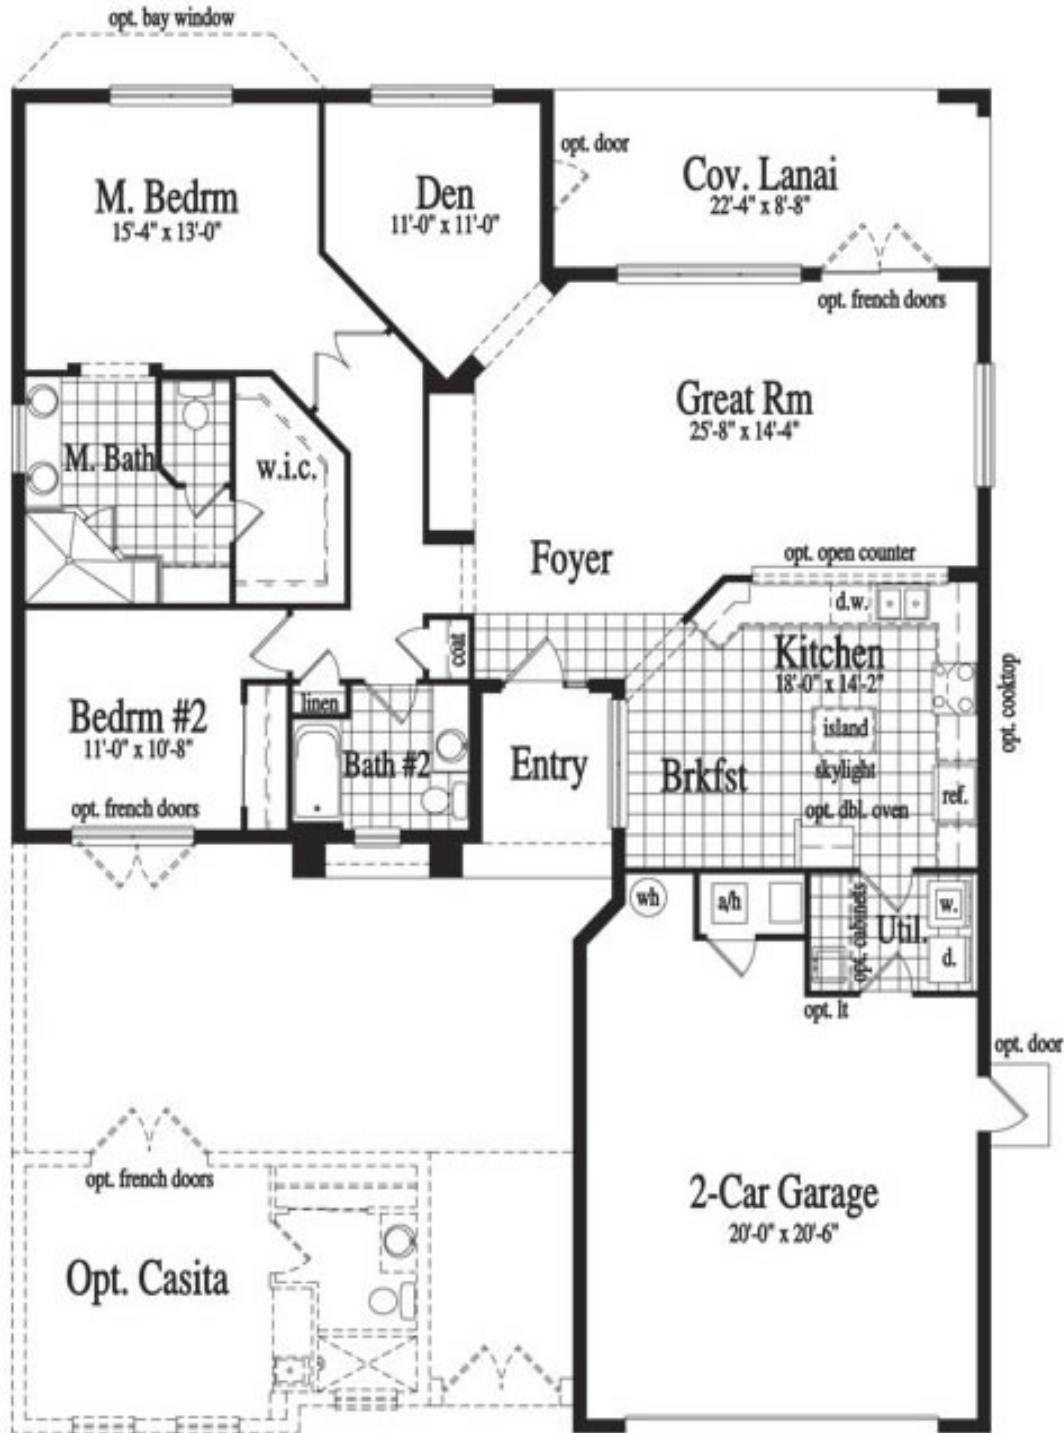

The Bal Harbour

The Gold Coast Collection

2 Bedroom / 2 Bath / 2 Car Garage - 1,676 sq. ft.

Floor Plan

All shown dimensions, square footages, ceiling heights and/or measurements are approximate and may vary with construction. Builder reserves the right to modify plans, specifications and materials. Renderings, illustrations and furniture layouts are artist's conceptions, and are subject to change without notice. Please consult with a specific community sales representative for more detailed information.