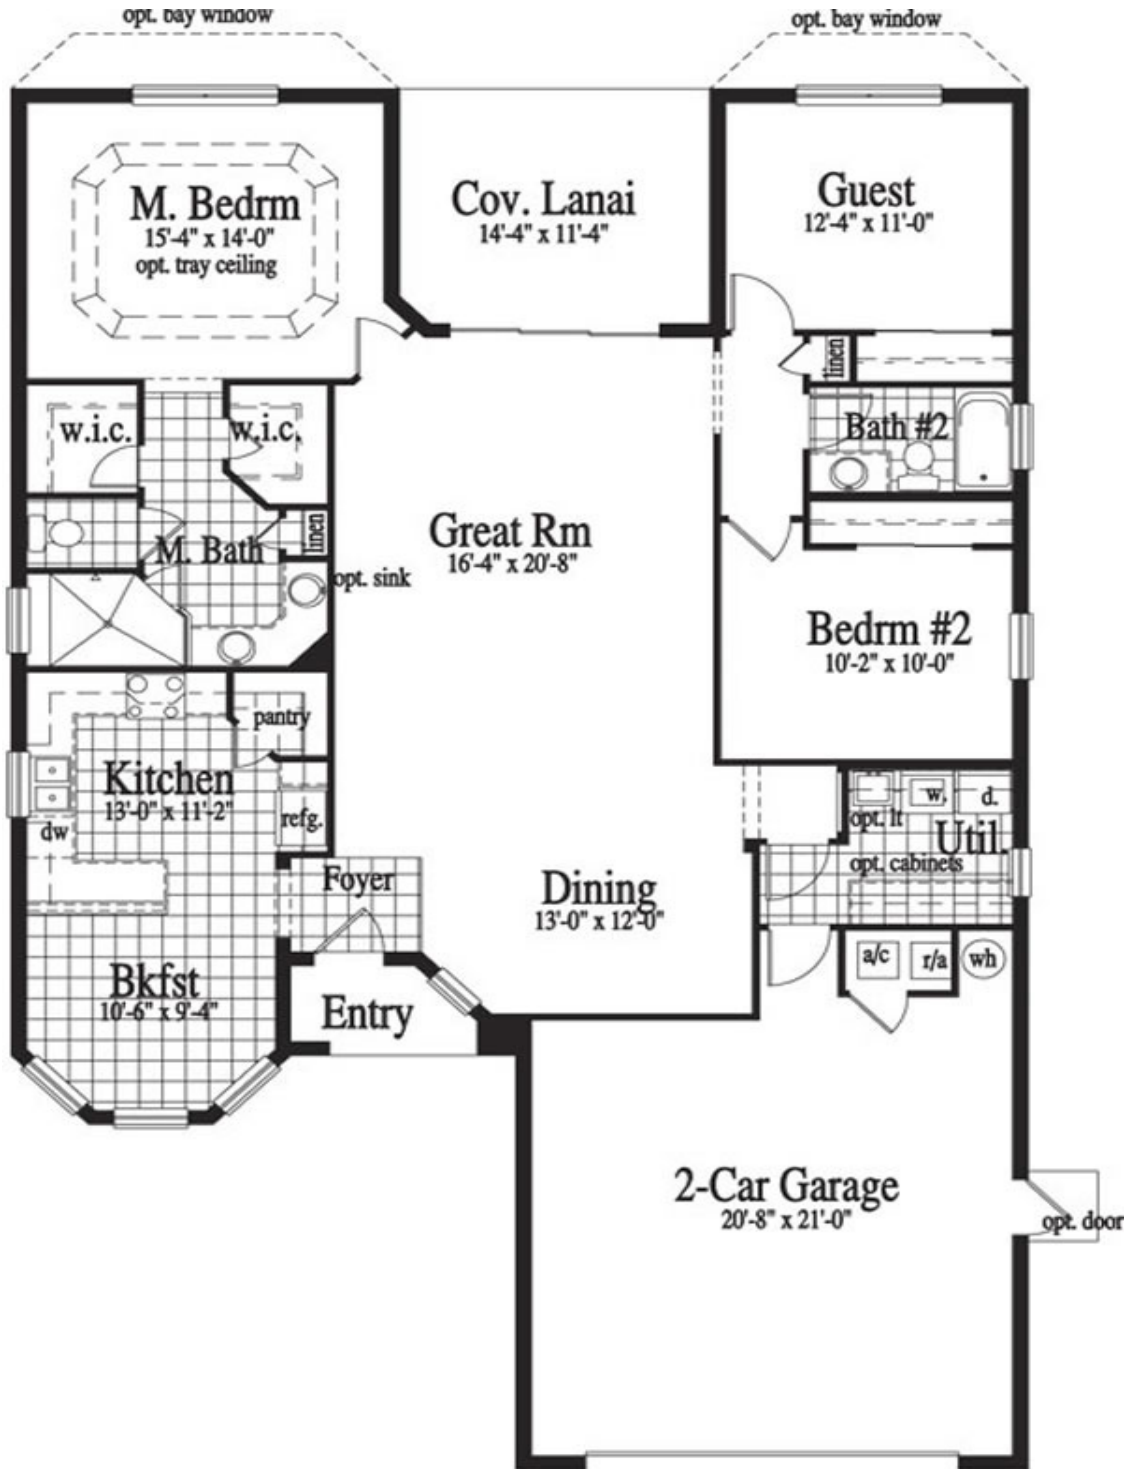

The Sarasota

The Gulfshore Collection

3 Bedroom / 2 Bath / 2 Car Garage - 1,796 sq. ft.

Floor Plan

All shown dimensions, square footages, ceiling heights and/or measurements are approximate and may vary with construction. Builder reserves the right to modify plans, specifications and materials. Renderings, illustrations and furniture layouts are artist's conceptions, and are subject to change without notice. Please consult with a specific community sales representative for more detailed information.