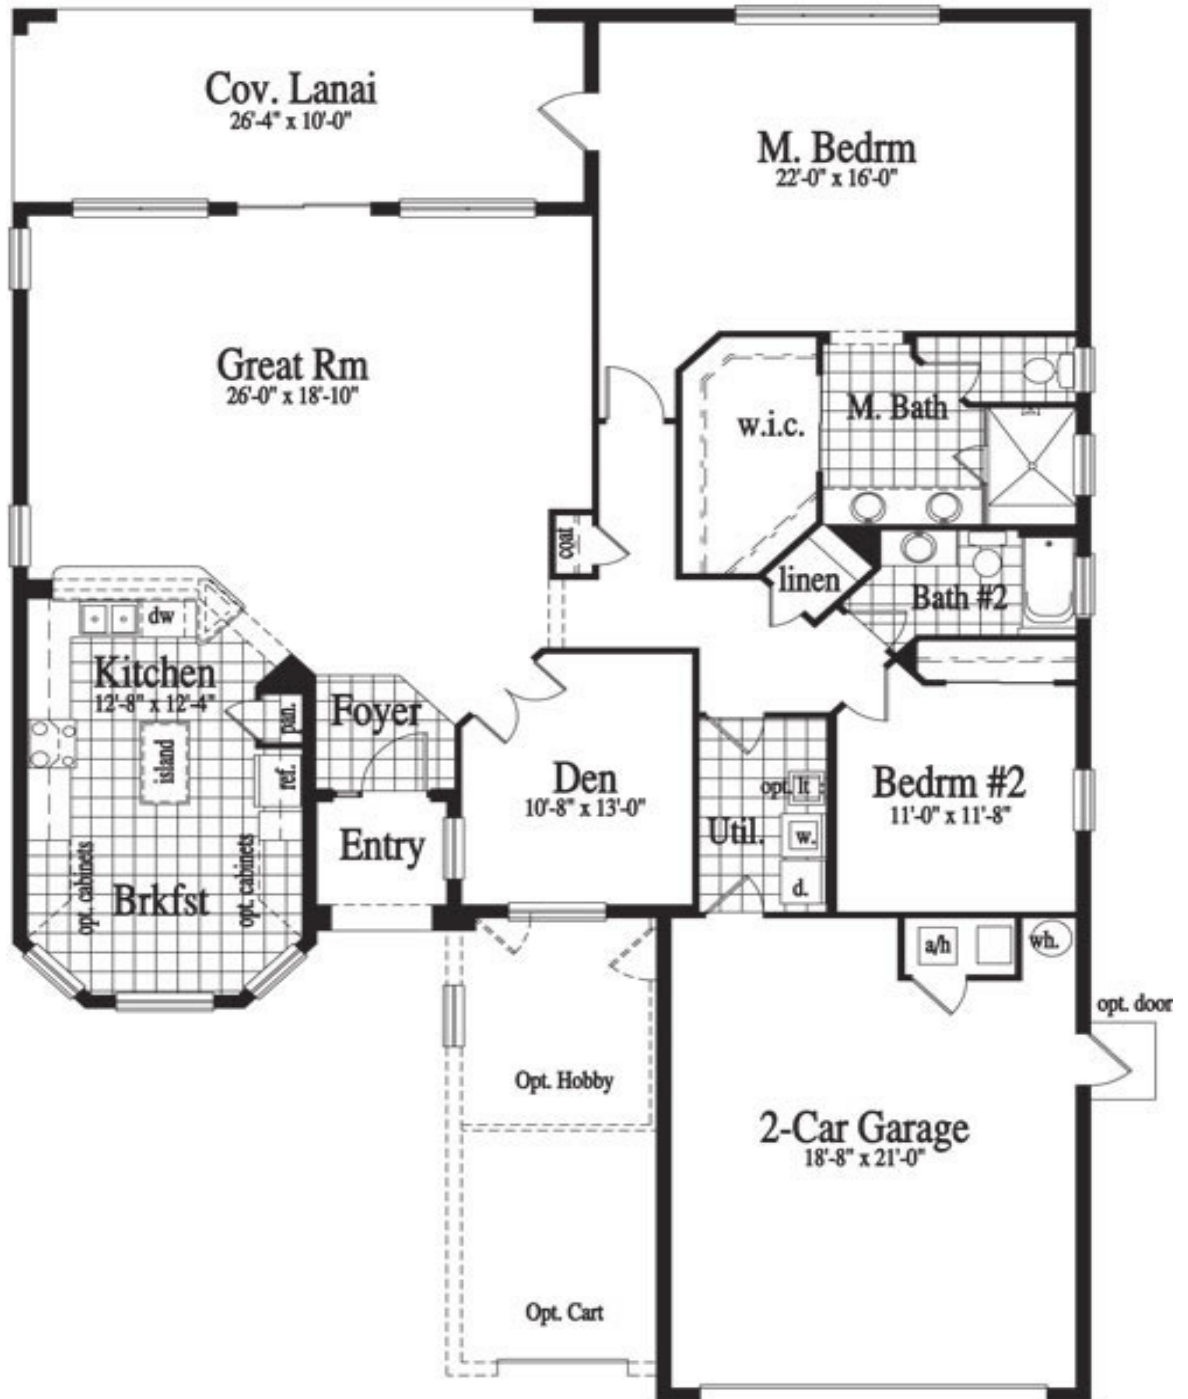

The Boca Raton

The Gold Coast Collection

2 Bedroom / 2 Bath / 2 Car Garage - 2,089 sq. ft.

Floor Plan

All shown dimensions, square footages, ceiling heights and/or measurements are approximate and may vary with construction. Builder reserves the right to modify plans, specifications and materials. Renderings, illustrations and furniture layouts are artist's conceptions, and are subject to change without notice. Please consult with a specific community sales representative for more detailed information.