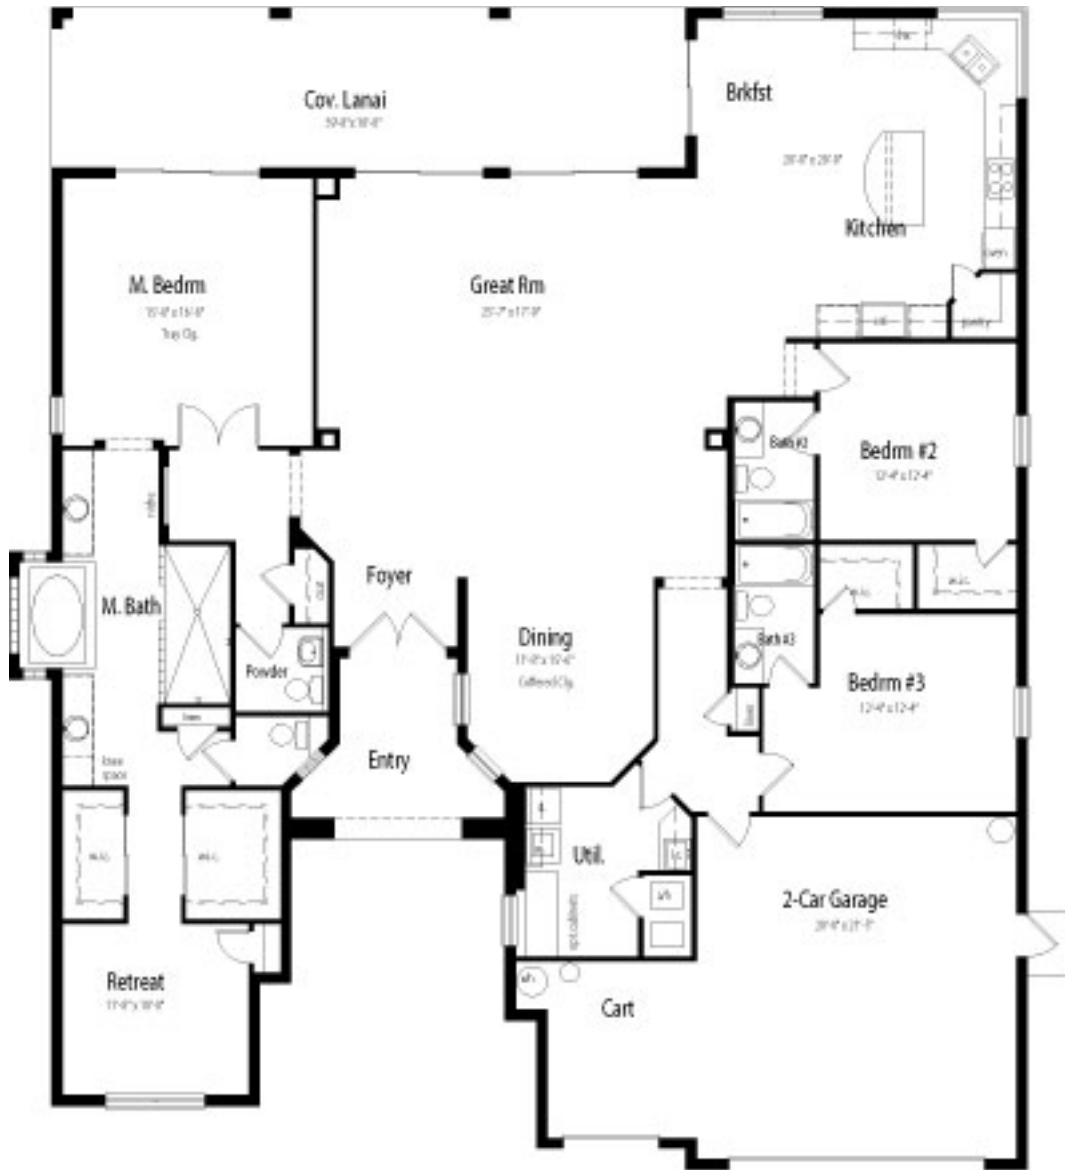

The Riviera

Coral Gables Estates Collection

3 Bedroom / 2 Bath / 2 Car Garage - 2,983 sq. ft.

Elevation A

Elevation B

Elevation C

All shown dimensions, square footages, ceiling heights and/or measurements are approximate and may vary with construction. Builder reserves the right to modify plans, specifications and materials. Renderings, illustrations and furniture layouts are artist's conceptions, and are subject to change without notice. Please consult with a specific community sales representative for more detailed information.

The Riviera

Coral Gables Estates Collection

3 Bedroom / 2 Bath / 2 Car Garage - 2,983 sq. ft.

Floor Plan

All shown dimensions, square footages, ceiling heights and/or measurements are approximate and may vary with construction. Builder reserves the right to modify plans, specifications and materials. Renderings, illustrations and furniture layouts are artist's conceptions, and are subject to change without notice. Please consult with a specific community sales representative for more detailed information.